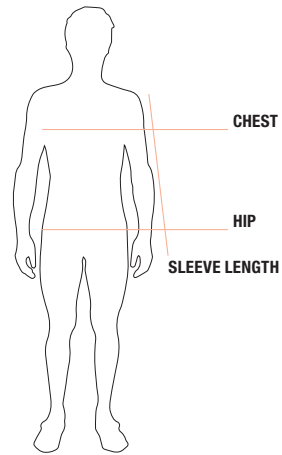

# FIND YOUR SIZE

## ADULT

	CHEST	HIP	SLEEVE LENGTH
<b>S</b>	36-38 in / 91-96 cm	35-37 in / 88-93 cm	33.5 in / 85 cm
<b>M</b>	39-41 in / 91-104 cm	38-40 in / 96-101 cm	34 in / 86 cm
<b>L</b>	42-44 in / 106-111 cm	41-43 in / 104-109 cm	34.8 in / 88 cm
<b>XL</b>	45-48 in / 114-121 cm	44-46 in / 111-116 cm	35.5 in / 90 cm
<b>2XL</b>	49-52 in / 124-132 cm	47-49 in / 119-124 cm	36.3 in / 92 cm
<b>3XL</b>	53-56 in / 134-142 cm	50-52 in / 127-132 cm	37 in / 94 cm

## LADIES

	CHEST	WAIST	HIP	SLEEVE LENGTH
<b>S</b>	33-35 in / 83-88 cm	26-28 in / 66-71 cm	36-37 in / 91-93 cm	32 in / 86 cm
<b>M</b>	36-38 in / 91-96 cm	29-31 in / 73-78 cm	38-40 in / 96-101 cm	32.5 in / 88 cm
<b>L</b>	39-41 in / 96-104 cm	32-34 in / 81-86 cm	41-43 in / 104-109 cm	33.3 in / 90 cm
<b>XL</b>	42-44 in / 106-111 cm	35-38 in / 88-96 cm	44-47 in / 111-119 cm	34 in / 92 cm
<b>2XL</b>	45-48 in / 114-121 cm	39-42 in / 99-106 cm	48-51 in / 121-129 cm	34.8 in / 94 cm