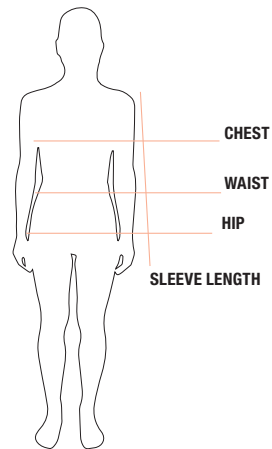

# FIND YOUR SIZE

## ADULT

	CHEST	HIP	SLEEVE LENGTH
<b>S</b>	36-38 in / 91-96 cm	35-37 in / 88-93 cm	33.5 in / 85 cm
<b>M</b>	39-41 in / 91-104 cm	38-40 in / 96-101 cm	34 in / 86 cm
<b>L</b>	42-44 in / 106-111 cm	41-43 in / 104-109 cm	34.8 in / 88 cm
<b>XL</b>	45-48 in / 114-121 cm	44-46 in / 111-116 cm	35.5 in / 90 cm
<b>2XL</b>	49-52 in / 124-132 cm	47-49 in / 119-124 cm	36.3 in / 92 cm
<b>3XL</b>	53-56 in / 134-142 cm	50-52 in / 127-132 cm	37 in / 94 cm

## LADIES

	CHEST	WAIST	HIP	SLEEVE LENGTH
<b>S</b>	33-35 in / 83-88 cm	26-28 in / 66-71 cm	36-37 in / 91-93 cm	32 in / 86 cm
<b>M</b>	36-38 in / 91-96 cm	29-31 in / 73-78 cm	38-40 in / 96-101 cm	32.5 in / 88 cm
<b>L</b>	39-41 in / 96-104 cm	32-34 in / 81-86 cm	41-43 in / 104-109 cm	33.3 in / 90 cm
<b>XL</b>	42-44 in / 106-111 cm	35-38 in / 88-96 cm	44-47 in / 111-119 cm	34 in / 92 cm
<b>2XL</b>	45-48 in / 114-121 cm	39-42 in / 99-106 cm	48-51 in / 121-129 cm	34.8 in / 94 cm